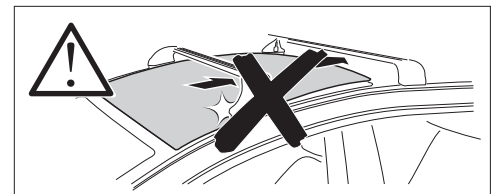

1

Kit 186184

LINCOLN Nautilus, 5-dr SUV, 24-

ISO 11154-E

This kit is only for vehicles with flush railing.

1 KIT
Safety

O61 x4 O25 x4 O26 x4 Spare Part 54201 x4

Max: 75 kg / 165 lbs

Max 130 km/h / 80 Mph

2 FOOT PACK
Instructions

THULE
4 Nm x1

80 km/h / 50 Mph

1 KIT + **2 FOOT PACK**

1 Evo Edge

2

3 **4** **5**